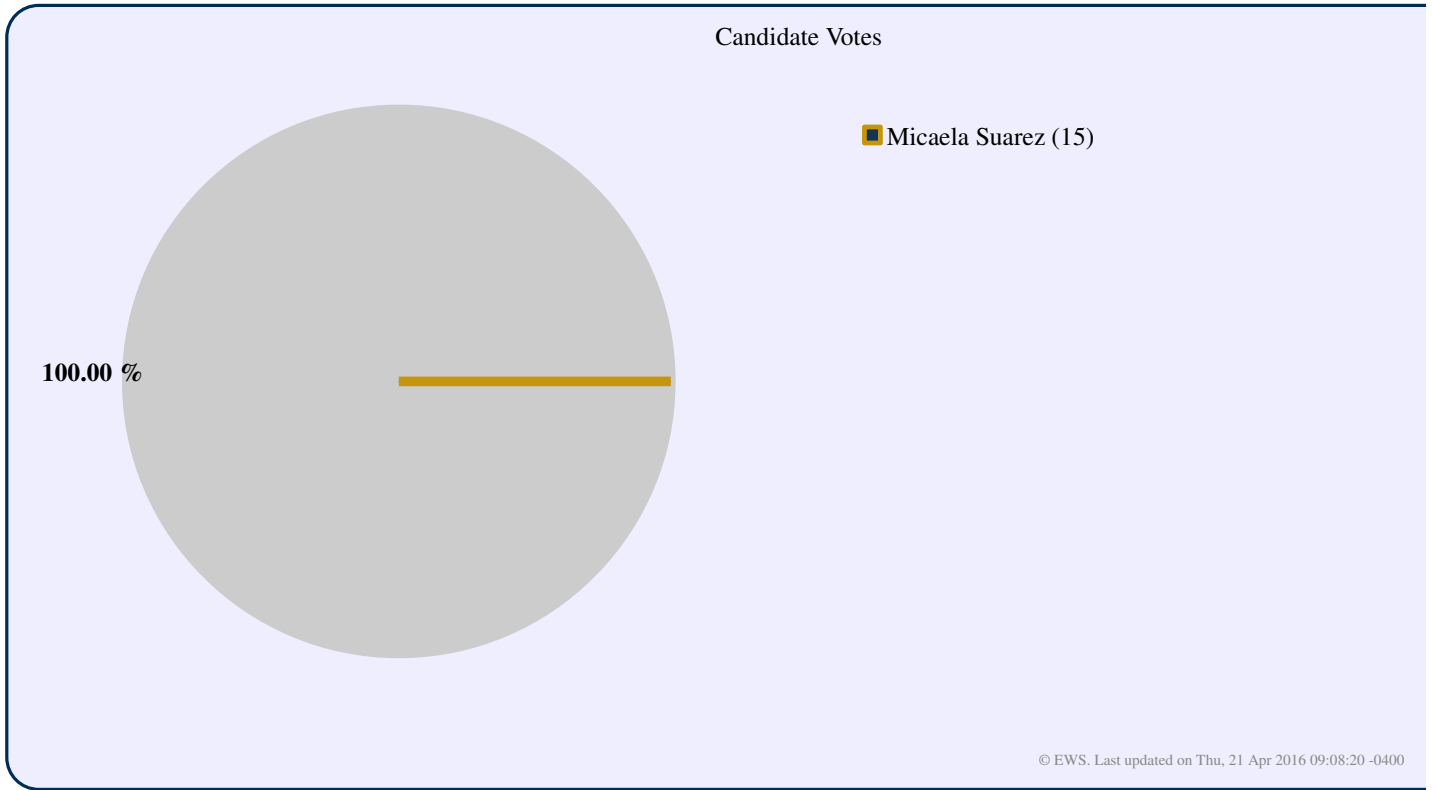

Candidate	Votes Percentage
Tonie Jean 121	100.00
TOTAL	121

Senator Lower Division

Candidate	Votes Percentage
-----------	------------------

Candidate	Votes	Percentage
Maria Fauve	43	36.13
Jullyssa Lopez	35	29.41
Nicole Mare	41	34.45
TOTAL	119	

Senator At-Large

Candidate	Votes	Percentage
Meredith Marseille	157	47.72
Luc Pierre-Louis	172	52.28
TOTAL	329	

Senator School of Journalism and
Mass Communication

Candidate	Votes	Percentage
Marquele Brown	23	47.92
Sudyen Navarrete	25	52.08
TOTAL	48	

Senator Honors College

Candidate	Votes	Percentage
Lauren Peterson	10	100.00 %

Candidate	Votes	Percentage
Lauren Peterson	10	100.00
TOTAL	10	

Senator Business Administration

Candidate	Votes	Percentage
Micaela Suarez	15	100.00
TOTAL	15	