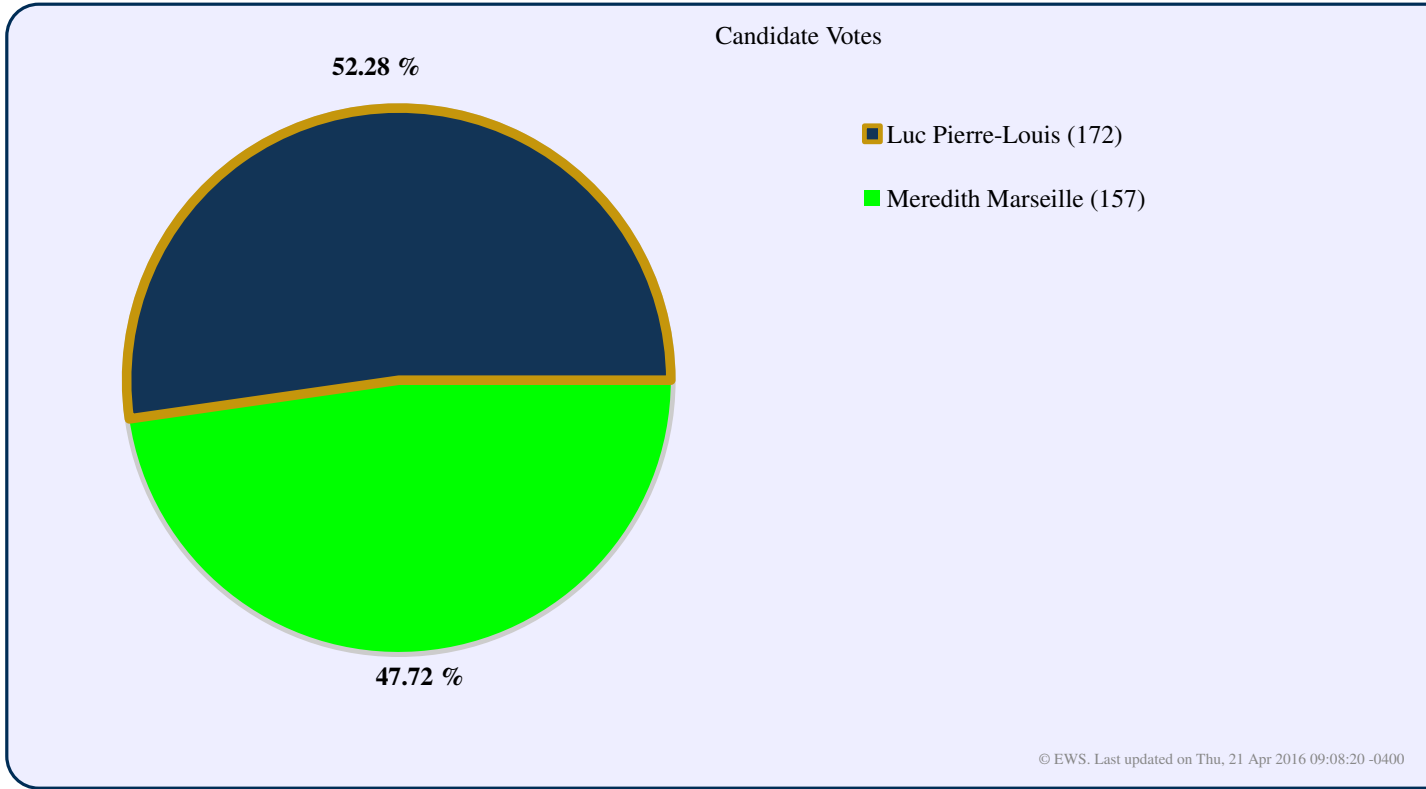

President

Candidate	Votes	Percentage
Patrick Alcee	118	33.43
Allhan Mejia	235	66.57
TOTAL	353	

Vice President

Candidate	Votes	Percentage
Michema Lafontant	345	100.00

Candidate	Votes Percentage
TOTAL	345

Senator Arts and Sciences

Candidate	Votes Percentage
Tonie Jean 121	100.00
TOTAL	121

Senator Lower Division

Candidate	Votes Percentage
-----------	------------------

Candidate	Votes	Percentage
Maria Fauve	43	36.13
Jullyssa Lopez	35	29.41
Nicole Mare	41	34.45
TOTAL	119	

Senator At-Large

Candidate	Votes	Percentage
Meredith Marseille	157	47.72
Luc Pierre-Louis	172	52.28
TOTAL	329	

Senator School of Journalism and
Mass Communication

Candidate	Votes	Percentage
Marquele Brown	23	47.92
Sudyen Navarrete	25	52.08
TOTAL	48	