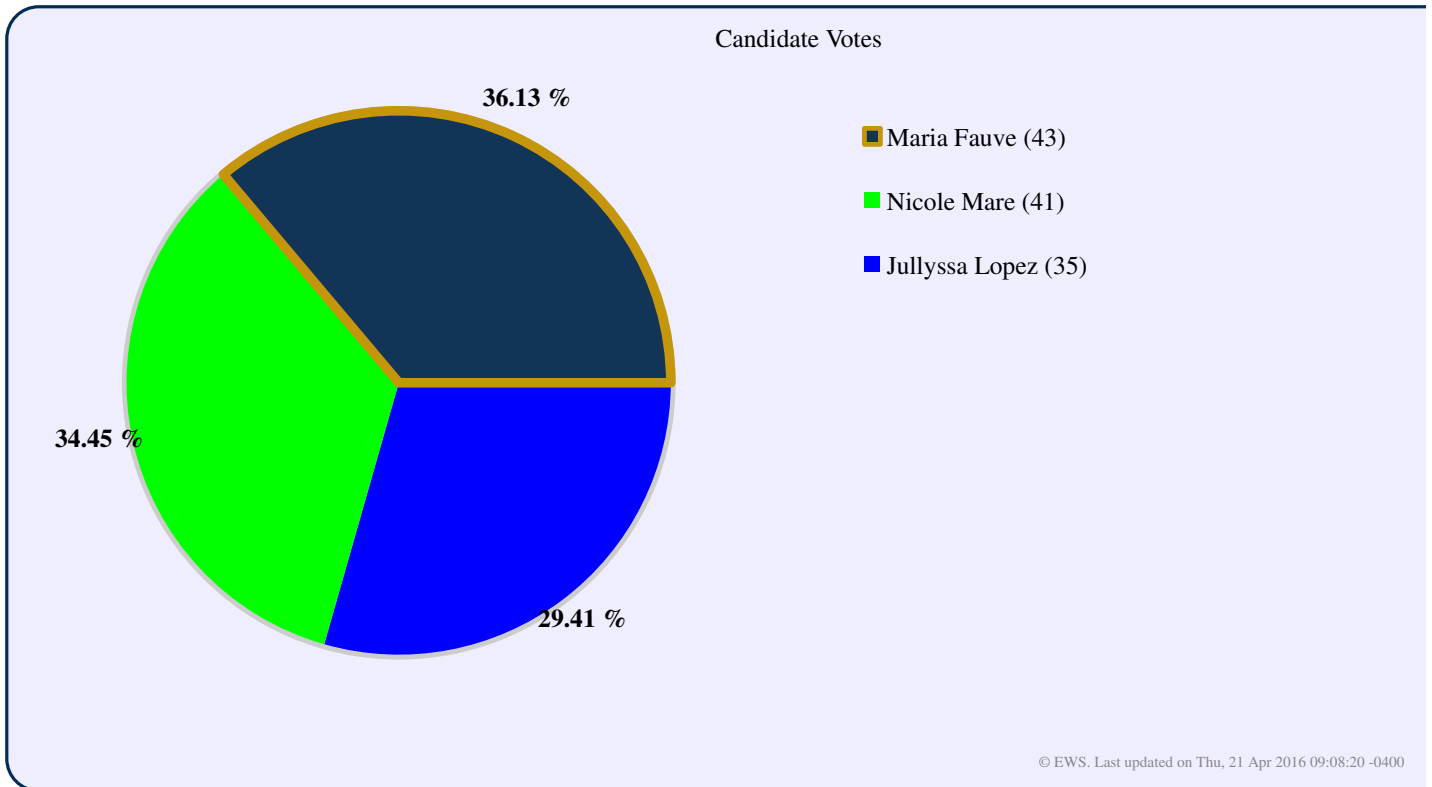

President

Candidate	Votes	Percentage
Patrick Alcee	118	33.43
Allhan Mejia	235	66.57
TOTAL	353	

Vice President

Candidate	Votes	Percentage
Michema Lafontant	345	100.00

Candidate	Votes Percentage
TOTAL	345

Senator Arts and Sciences

Candidate	Votes Percentage
Tonie Jean 121	100.00
TOTAL	121

Senator Lower Division

Candidate	Votes Percentage
-----------	------------------

Candidate	Votes	Percentage
Maria Fauve	43	36.13
Jullyssa Lopez	35	29.41
Nicole Mare	41	34.45
TOTAL	119	

Senator At-Large

Candidate	Votes	Percentage
Meredith Marseille	157	47.72
Luc Pierre-Louis	172	52.28
TOTAL	329	

Senator School of Journalism and
Mass Communication

Candidate	Votes	Percentage
Marquele Brown	23	47.92
Sudyen Navarrete	25	52.08
TOTAL	48	