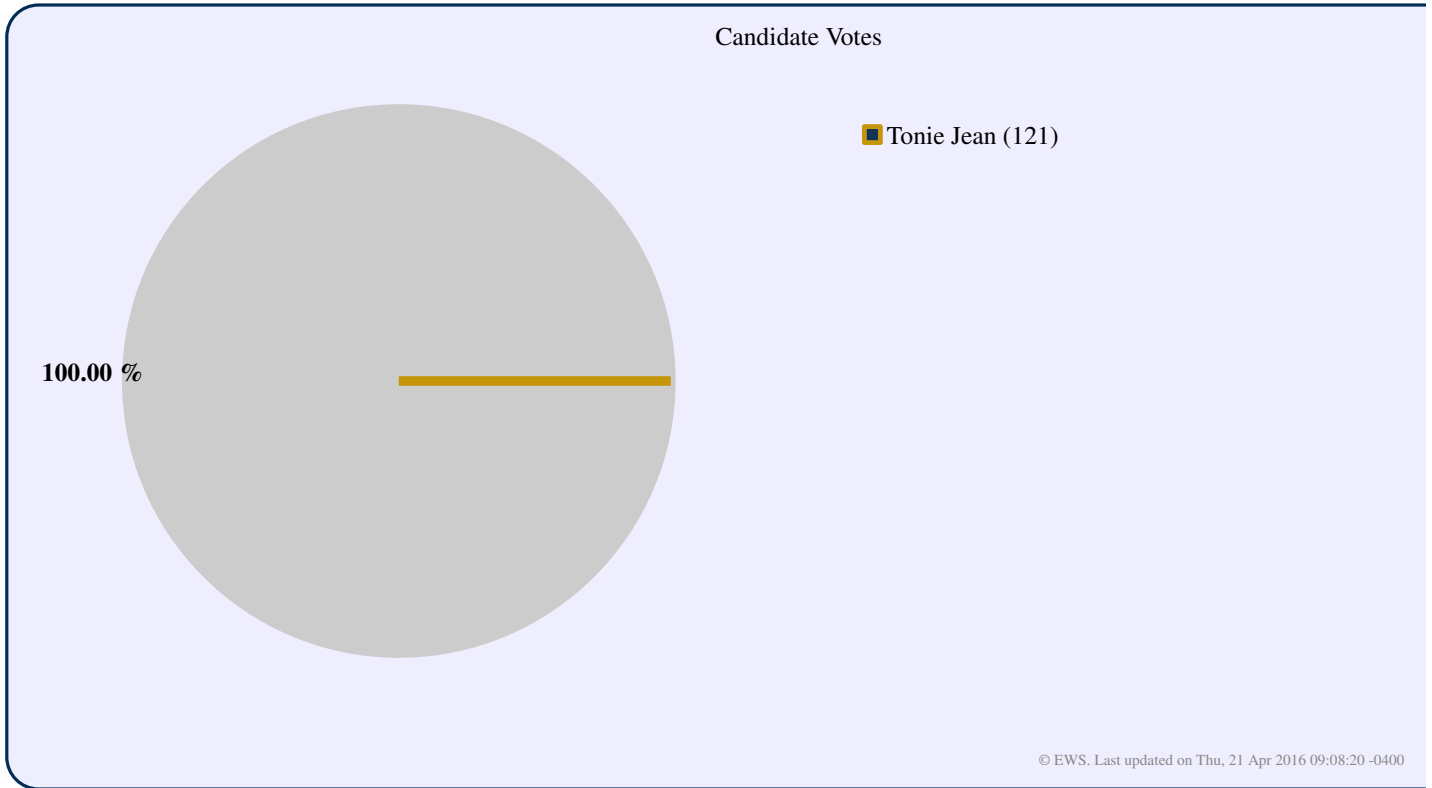

President

Candidate	Votes	Percentage
Patrick Alcee	118	33.43
Allhan Mejia	235	66.57
TOTAL	353	

Vice President

Candidate	Votes	Percentage
Michema Lafontant	345	100.00

Candidate	Votes Percentage
TOTAL	345

Senator Arts and Sciences

Candidate	Votes Percentage
Tonie Jean 121	100.00
TOTAL	121

Senator Lower Division

Candidate	Votes Percentage
-----------	------------------

Candidate	Votes	Percentage
Maria Fauve	43	36.13
Jullyssa Lopez	35	29.41
Nicole Mare	41	34.45
TOTAL	119	