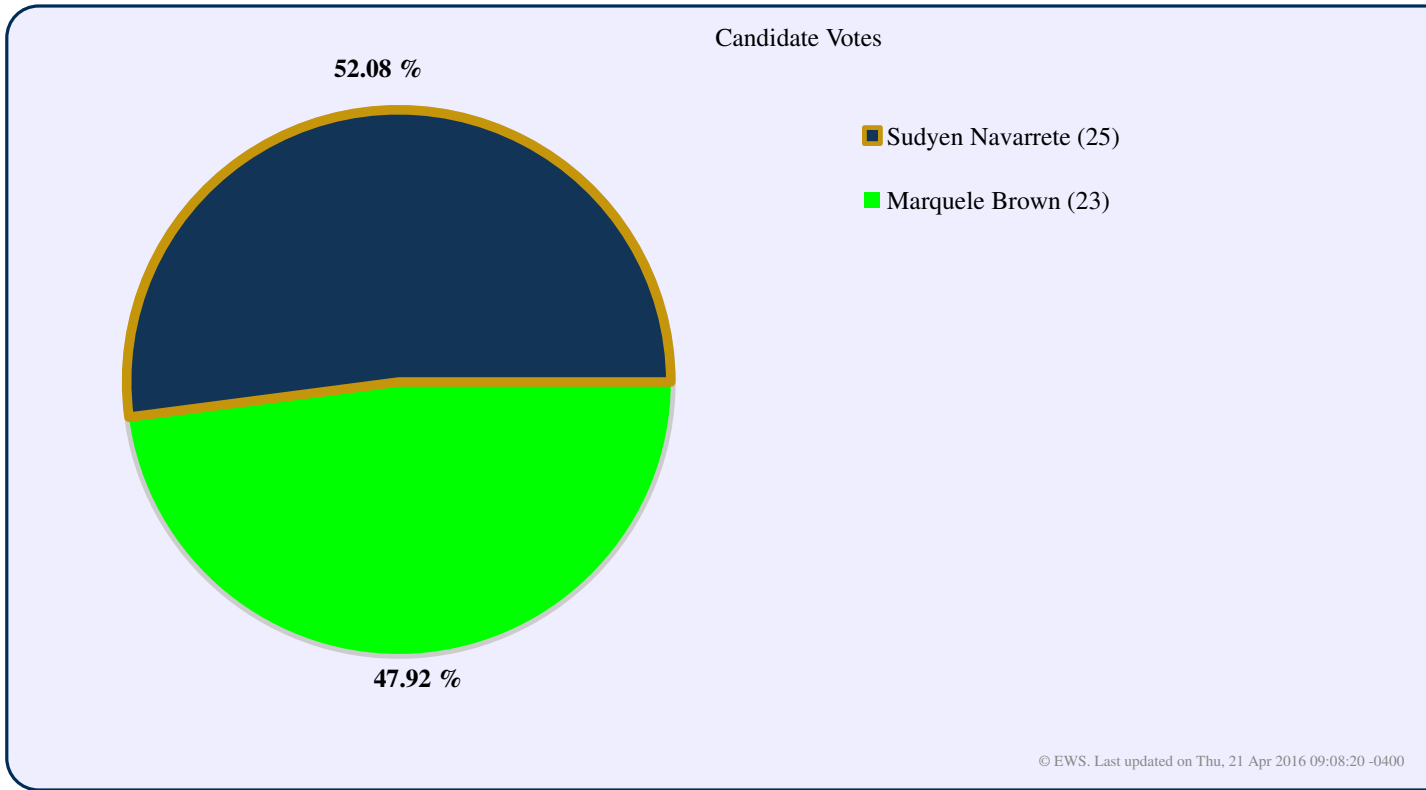

Candidate	Votes Percentage
Tonie Jean 121	100.00
TOTAL	121

Senator Lower Division

Candidate	Votes Percentage
-----------	------------------

Candidate	Votes	Percentage
Maria Fauve	43	36.13
Jullyssa Lopez	35	29.41
Nicole Mare	41	34.45
TOTAL	119	

Senator At-Large

Candidate	Votes	Percentage
Meredith Marseille	157	47.72
Luc Pierre-Louis	172	52.28
TOTAL	329	

Senator School of Journalism and
Mass Communication

Candidate	Votes	Percentage
Marquele Brown	23	47.92
Sudyen Navarrete	25	52.08
TOTAL	48	