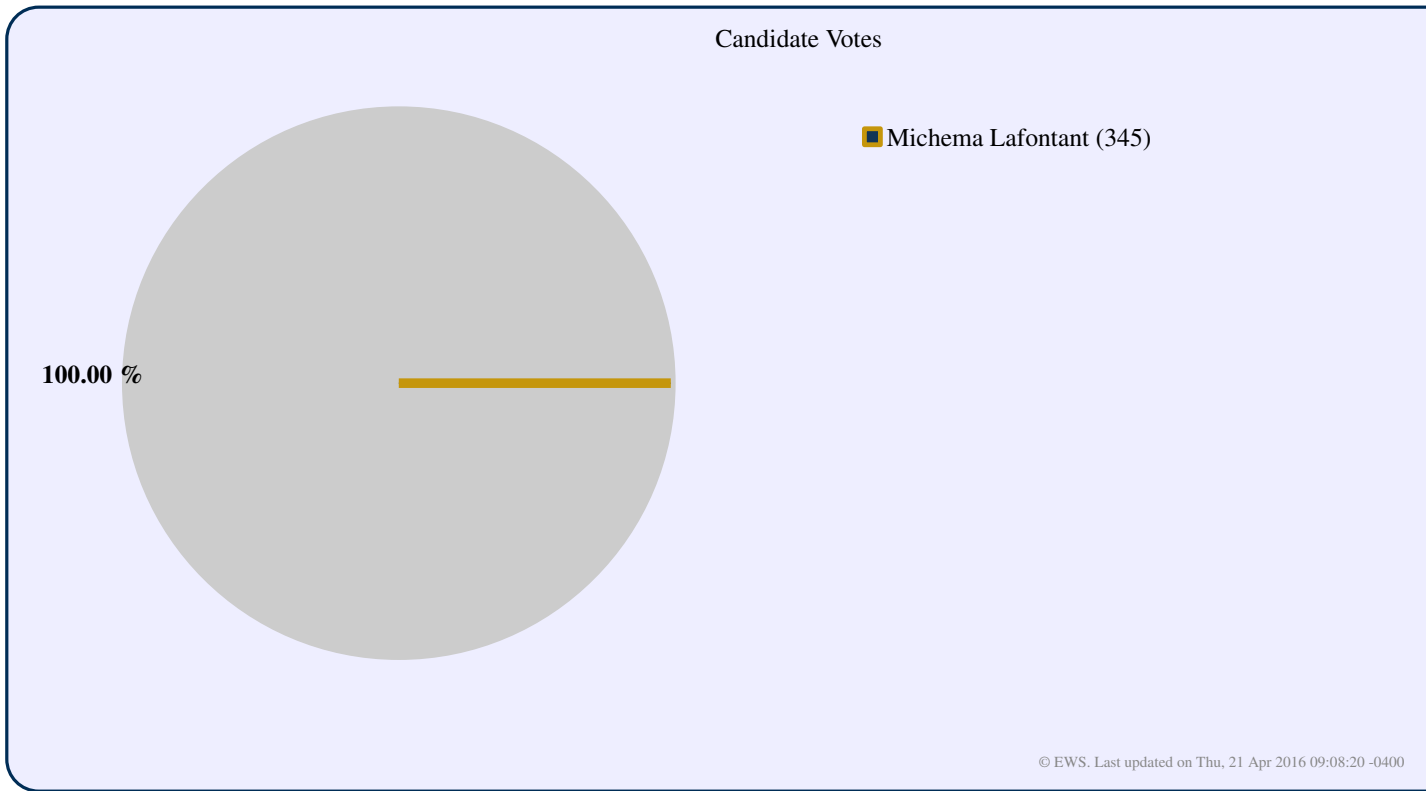

President

Candidate	Votes	Percentage
Patrick Alcee	118	33.43
Allhan Mejia	235	66.57
TOTAL	353	

Vice President

Candidate	Votes	Percentage
Michema Lafontant	345	100.00

Candidate	Votes Percentage
TOTAL	345

Senator Arts and Sciences

Candidate	Votes Percentage
Tonie Jean 121	100.00
TOTAL	121

Senator Lower Division

Candidate	Votes Percentage
-----------	------------------

Candidate	Votes	Percentage
Maria Fauve	43	36.13
Jullyssa Lopez	35	29.41
Nicole Mare	41	34.45
TOTAL	119	